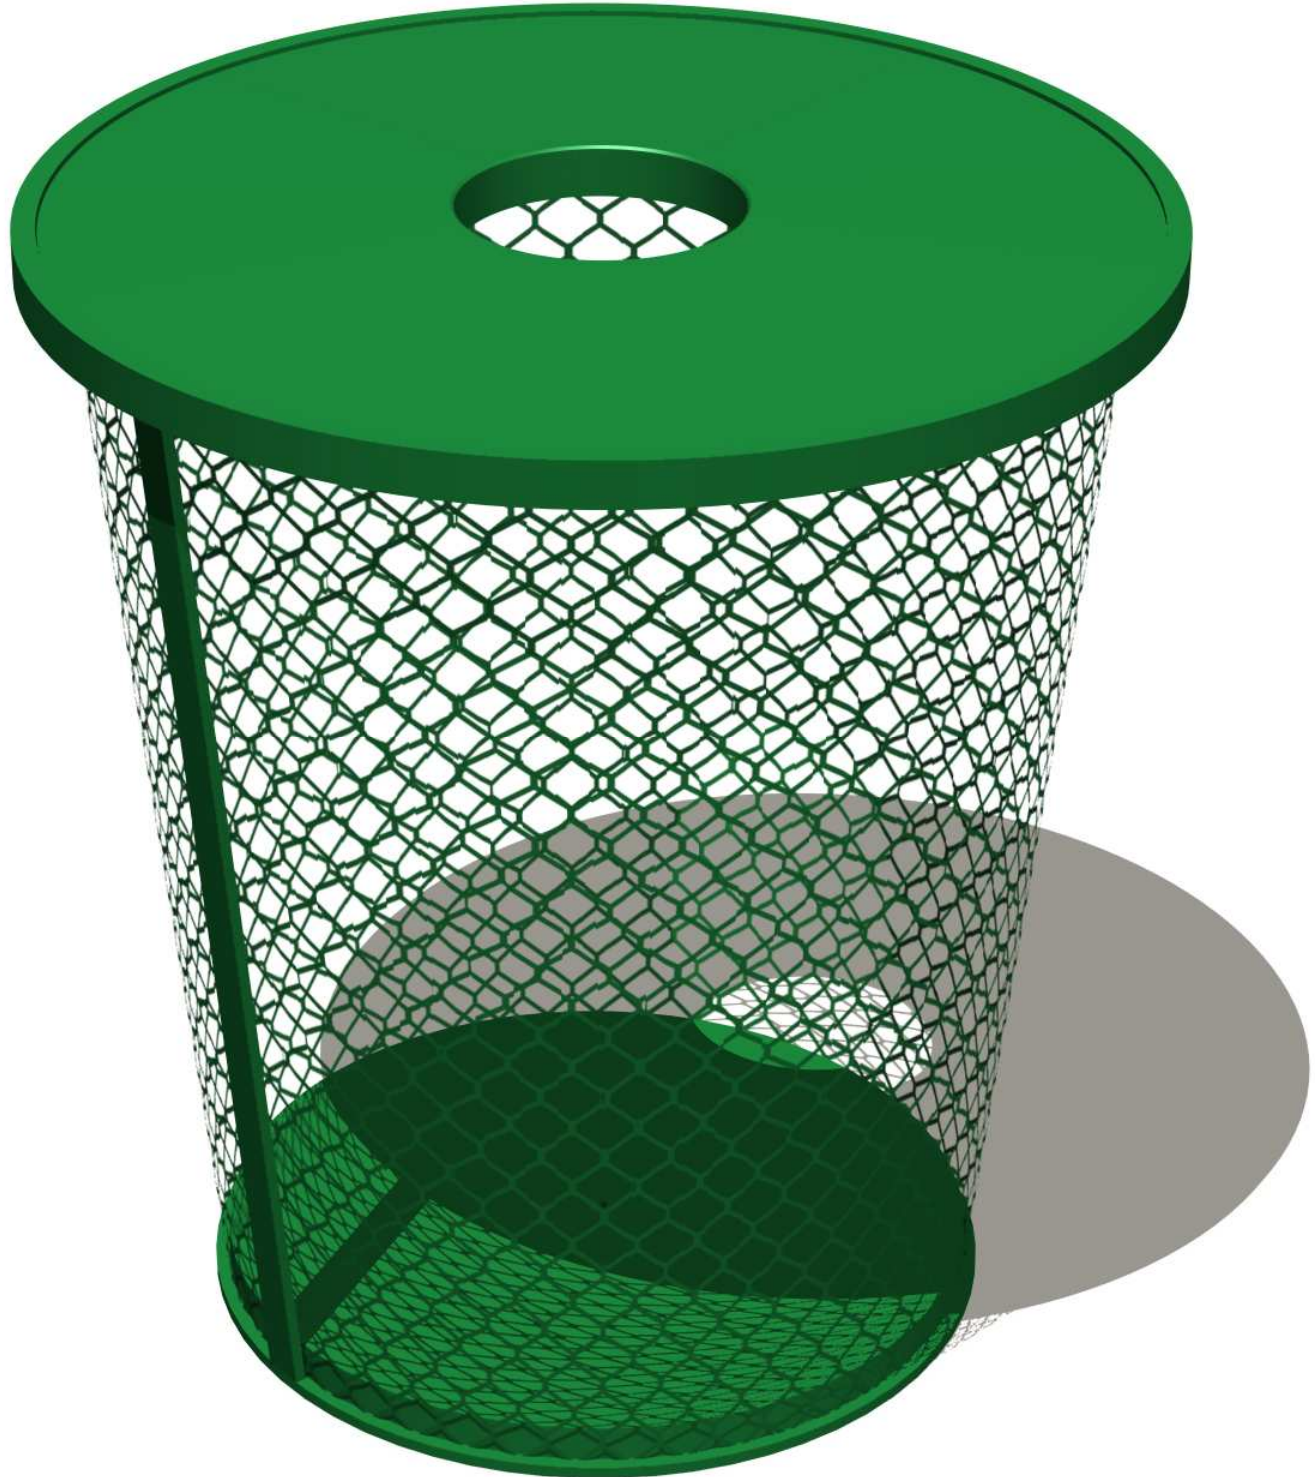

The Park Collection offers exceptional function and value with aesthetics that fit both rural and urban environments.

The completely modular design of the shelter allows for ease in shipping, installation, maintenance and variability in shade/weather screening materials. The angled, standing-seam roof sheds rain and provides an excellent base for optional solar lighting systems. The stadium-style bench and mesh trash receptacle with lid are proven designs.

Options for this collection include shade/weather screening of 42% perforated steel, perf-polycarbonate combination or safety glass, variations in the standing seam roofing materials, middle arms/vandal bars for the benches, connectors allowing the trash receptacles to be pole-mounted to the shelter and decorative elements at the tops of the shelter legs.

10' PARK SHELTER WITH BACKSCREEN - PK10BS

PARAGON 6' BENCH WITH BACK AND ARMS - PGBA6

6' PARK BENCH WITH BACK - PKBB6 • 5' PARK BENCH WITH BACK - PKBB5
SHOWN WITH OPTIONAL MIDDLE ARM

30 GAL PARK TRASH RECEPTACLE - PKTR30
SHOWN WITH OPTIONAL LID